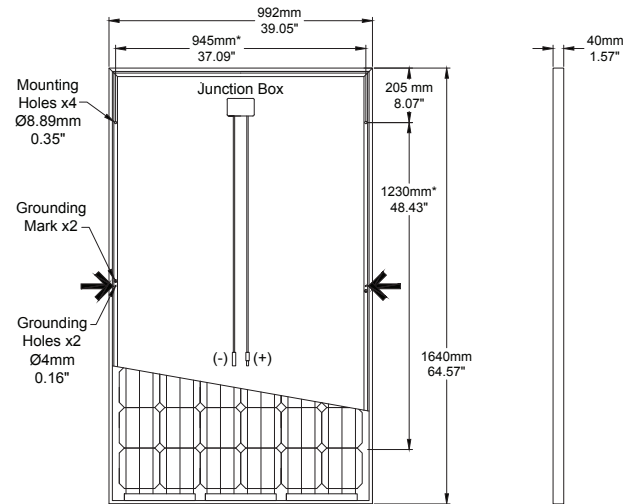

Electrical Characteristics

		300W	305W	310W	315W
Nominal Output (Pmpp)	W	300	305	310	315
Voltage at Pmax (Vmpp)	V	32.5	32.7	32.3	33.2
Current at Pmax (Impp)	A	9.2	9.3	9.4	9.5
Open Circuit Voltage (Voc)	V	40.5	40.8	41.1	41.5
Short Circuit Current (Isc)	A	9.9	10.1	10.2	10.4
Output Tolerance	%	+3/-0			
No. of Cells & Connections		60 in series with 3 bypass diodes			
Cell Type		6" Monocrystalline			
Module Efficiency	%	18.4	18.7	19.1	19.4
Temperature Coefficient of Pmpp	%/C	-0.38			
Temperature Coefficient of Voc	%/C	-0.28			
Temperature Coefficient of Isc	%/C	-0.04			

Mechanical Characteristics

Laminate	Glass: 3.2 high transmission, tempered, anti-reflective Encapsulant: EVA Backsheet: Weatherproof film (black/white)
Frame	Anodized aluminum (Black)
Junction Box	IP68, IEC certified, UL listed
Output Cables	4 mm² (12AWG) cables, Length 1.0m (39.4")
Connectors	Polarized MC4 compatible Weatherproof, IEC certified, UL listed
Weight	19.0 kg (41.9 lbs)

Dimensions

- Distance between mounting holes
- ➔ Grounding holes

Operating Conditions

Nominal Operating Cell Temperature	46° C + 2
Operating Temperature	-40 to 85° C
Maximum System Voltage	1000v
Maximum Series Fuse Rating	20A
Fire Performance	Type 2
Maximum Wind Load	30 lbs/ft²

CertainTeed Corporation

ROOFING • SIDING • TRIM • DECKING • RAILING • FENCE • GYPSUM • CEILINGS • INSULATION

20 Moores Road Malvern, Pa 19355 Professional: 800-233-8990 Consumer: 800-782-8777 certainteed.com