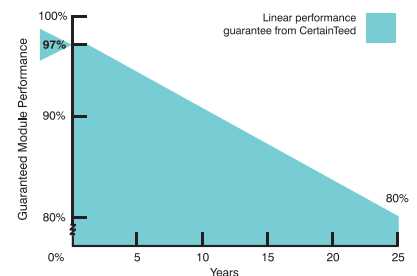

High Quality / High Power

- Up to 315W
- UL listed (UL 1703)
- Output power tolerance +3/-0%
- PID Free

Limited Warranty*

- 25-year linear power output warranty

*See CertainTeed's limited warranty for details

See reverse for
product specifications

Power Output Warranty

MADE IN USA
using foreign and domestic components

CertainTeed
SAINT-GOBAIN

Electrical Characteristics

		300W	305W	310W	315W
Nominal Output (Pmpp)	W	300	305	310	315
Voltage at Pmax (Vmpp)	V	32.5	32.7	32.3	33.2
Current at Pmax (Impp)	A	9.2	9.3	9.4	9.5
Open Circuit Voltage (Voc)	V	40.5	40.8	41.1	41.5
Short Circuit Current (Isc)	A	9.9	10.1	10.2	10.4
Output Tolerance	%	+3/-0			
No. of Cells & Connections		60 in series with 3 bypass diodes			
Cell Type		6" Monocrystalline			
Module Efficiency	%	18.4	18.7	19.1	19.4
Temperature Coefficient of Pmpp	%/C	-0.38			
Temperature Coefficient of Voc	%/C	-0.28			
Temperature Coefficient of Isc	%/C	-0.04			